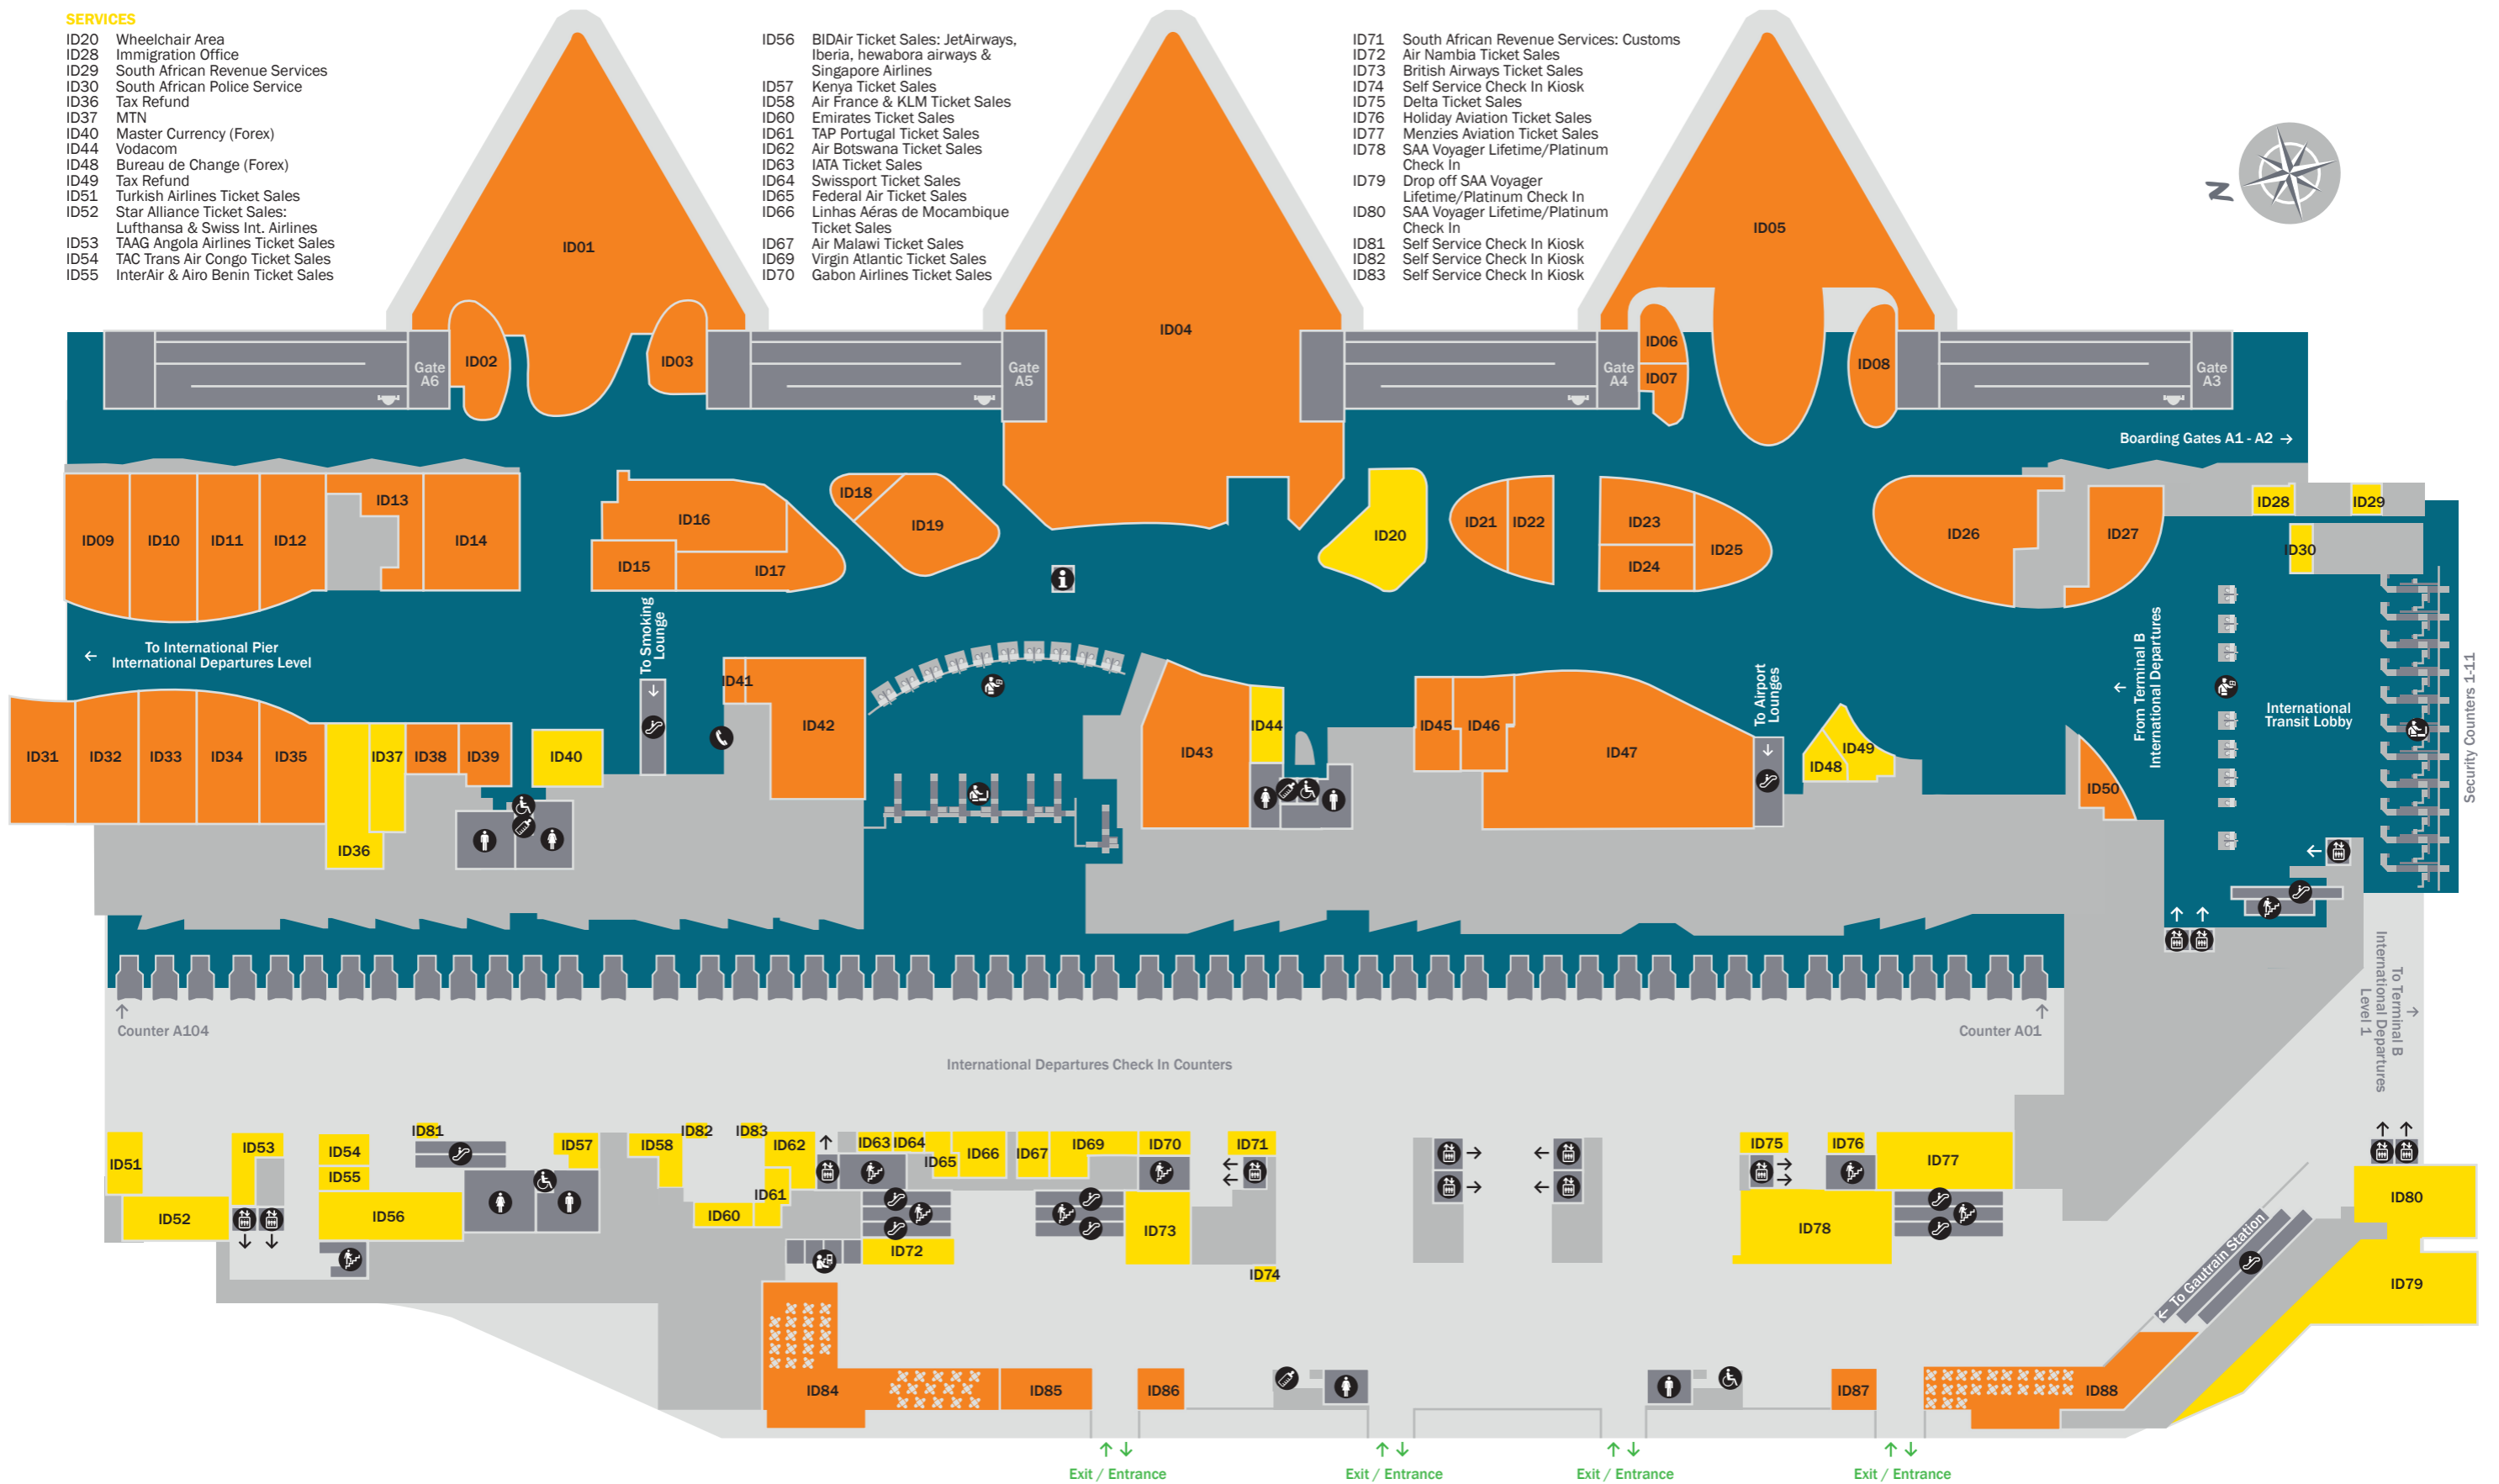

SERVICES

- ID20 Wheelchair Area
- ID28 Immigration Office
- ID29 South African Revenue Services
- ID30 South African Police Service
- ID36 Tax Refund
- ID37 MTN
- ID40 Master Currency (Forex)
- ID44 Vodacom
- ID48 Bureau de Change (Forex)
- ID49 Tax Refund
- ID51 Turkish Airlines Ticket Sales
- ID52 Star Alliance Ticket Sales:
- Lufthansa & Swiss Int. Airlines
- ID53 TAAG Angola Airlines Ticket Sales
- ID54 TAC Trans Air Congo Ticket Sales
- ID55 InterAir & Airo Benin Ticket Sales

Terminal A International Departures Level 1 Floor Layout Plan

RETAIL STORES

- | | | |
|--------------------------|-------------------------|--------------------------------|
| ID01 News Café | ID16 Link Pharmacy | ID35 Hugo Boss |
| ID02 Thomas & Benno | ID17 Cape Union Mart | ID38 Sunglasses Hut |
| ID03 FIFA World Cup 2010 | ID18 xpress spa | ID39 Accessorize |
| ID04 Big 5 Duty Free | ID19 Out of Africa Kids | ID41 Taste of Africa |
| ID05 Caffé Ritazza | ID21 African Eco | ID42 Sneakers |
| ID06 Baby Mo | ID22 Luggage | ID43 Electronics Megastore |
| ID07 Tie Stop | ID23 Cosmic Candy | ID45 The Body Shop |
| ID08 Big 5 Duty Free | ID24 Ntinga | ID46 Taste of Africa |
| ID09 Ferrari | ID25 Lacoste | ID47 Out of Africa |
| ID10 Pringle | ID26 CNA@airports | ID50 Presidential |
| ID11 Timberland | ID27 Nike Concept Store | ID84 Wandie's Place Restaurant |
| ID12 Browns | ID31 Chocolate | ID85 CNA@airports |
| ID13 Letsema xpress spa | ID32 Tumi | ID86 sweets.on.the.GO |
| ID14 Bilancioni | ID33 Guess | ID87 The Sa Flag Store |
| ID15 Makgala Jewellers | ID34 Hackett | ID88 Capello Restaurant |

RETAIL STORES

- DD07 The Sonic Smoking Lounge
- DD08 Vida e caffè
- DD14 Cosmic Candy
- DD15 Totalsports
- DD16 African Origins
- DD17 Exclusive Books
- DD18 Subway
- DD19 Photo Electronics
- DD20 Wimpy
- DD21 McGinty's Pub & Grill