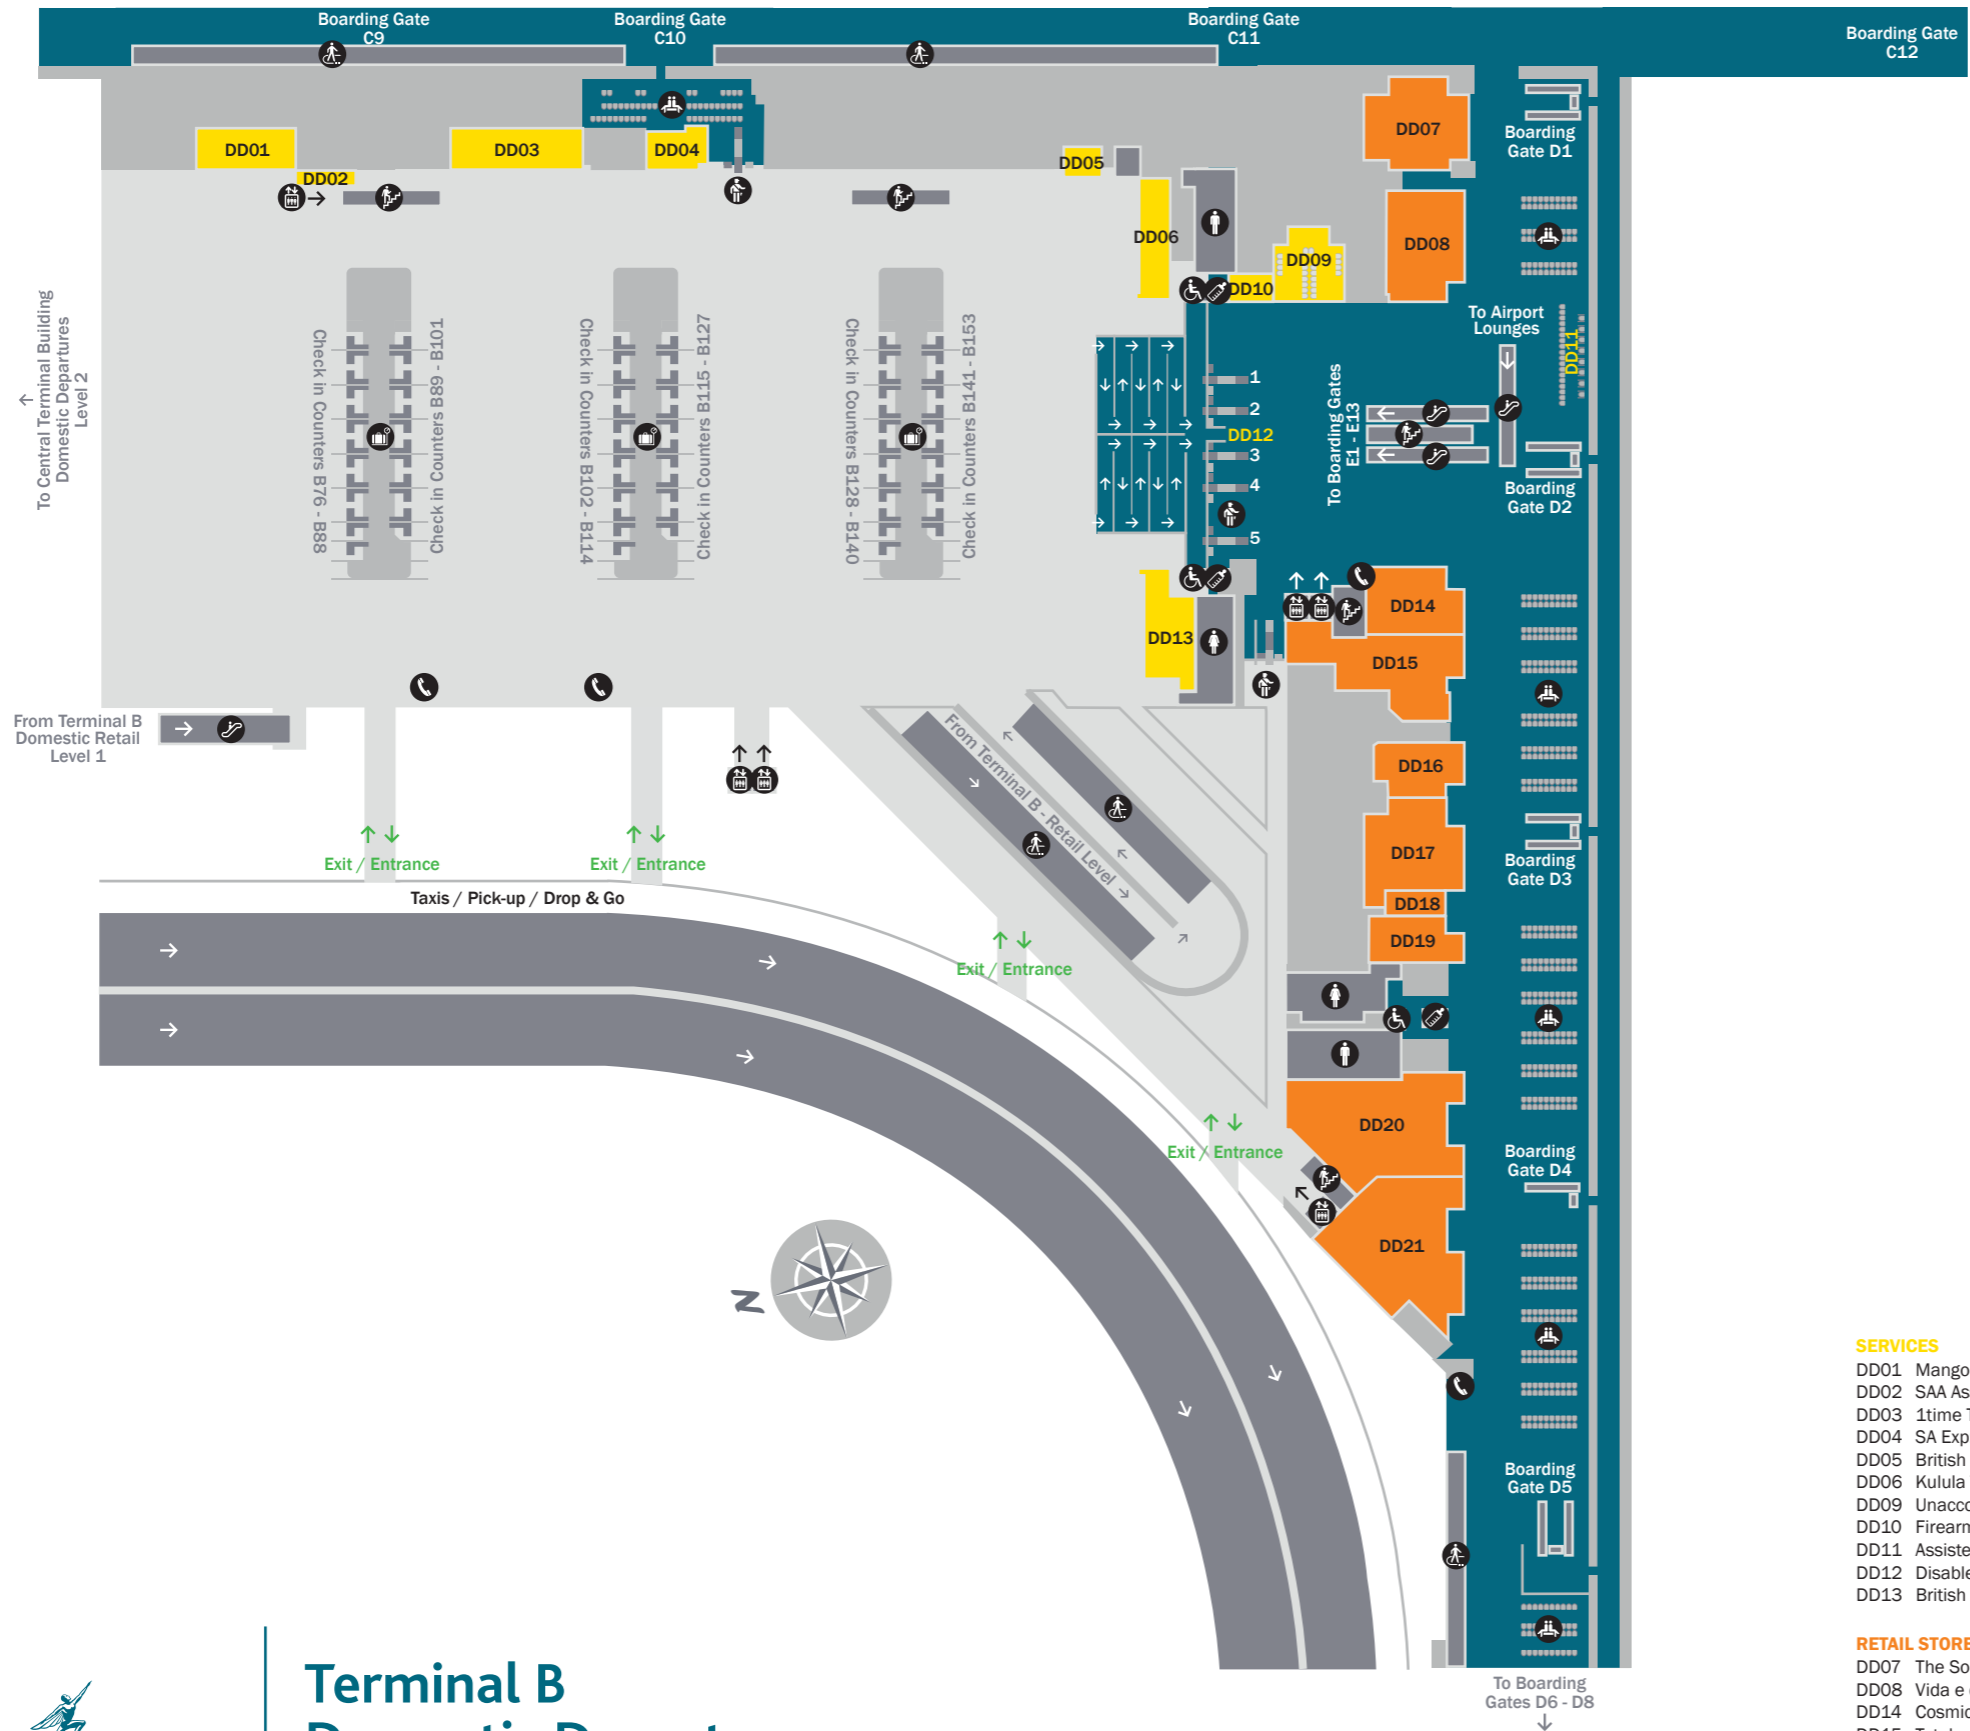

Terminal A International Departures Level 1 Floor Layout Plan

RETAIL STORES

- | | | |
|--------------------------|-------------------------|--------------------------------|
| ID01 News Café | ID16 Link Pharmacy | ID35 Hugo Boss |
| ID02 Thomas & Benno | ID17 Cape Union Mart | ID38 Sunglasses Hut |
| ID03 FIFA World Cup 2010 | ID18 xpress spa | ID39 Accessorize |
| ID04 Big 5 Duty Free | ID19 Out of Africa Kids | ID41 Taste of Africa |
| ID05 Caffé Ritazza | ID21 African Eco | ID42 Sneakers |
| ID06 Baby Mo | ID22 Luggage | ID43 Electronics Megastore |
| ID07 Tie Stop | ID23 Cosmic Candy | ID45 The Body Shop |
| ID08 Big 5 Duty Free | ID24 Ntinga | ID46 Taste of Africa |
| ID09 Ferrari | ID25 Lacoste | ID47 Out of Africa |
| ID10 Pringle | ID26 CNA@airports | ID50 Presidential |
| ID11 Timberland | ID27 Nike Concept Store | ID84 Wandie's Place Restaurant |
| ID12 Browns | ID31 Chocolate | ID85 CNA@airports |
| ID13 Letsema xpress spa | ID32 Tumi | ID86 sweets.on.the.GO |
| ID14 Bilancioni | ID33 Guess | ID87 The Sa Flag Store |
| ID15 Makgala Jewellers | ID34 Hackett | ID88 Capello Restaurant |

ATM's	Male Toilets
Disabled Toilets	Passport Control/Immigration
Escalators	Public Phones
Feeding/Changing Room	Security Counters
Female Toilets	Stairs
Lifts	Public
Passengers Only	

Terminal B Domestic Departures Level 2 Floor Layout Plan

RETAIL STORES

- DD07 The Sonic Smoking Lounge
- DD08 Vida e caffè
- DD14 Cosmic Candy
- DD15 Totalsports
- DD16 African Origins
- DD17 Exclusive Books
- DD18 Subway
- DD19 Photo Electronics
- DD20 Wimpy
- DD21 McGinty's Pub & Grill