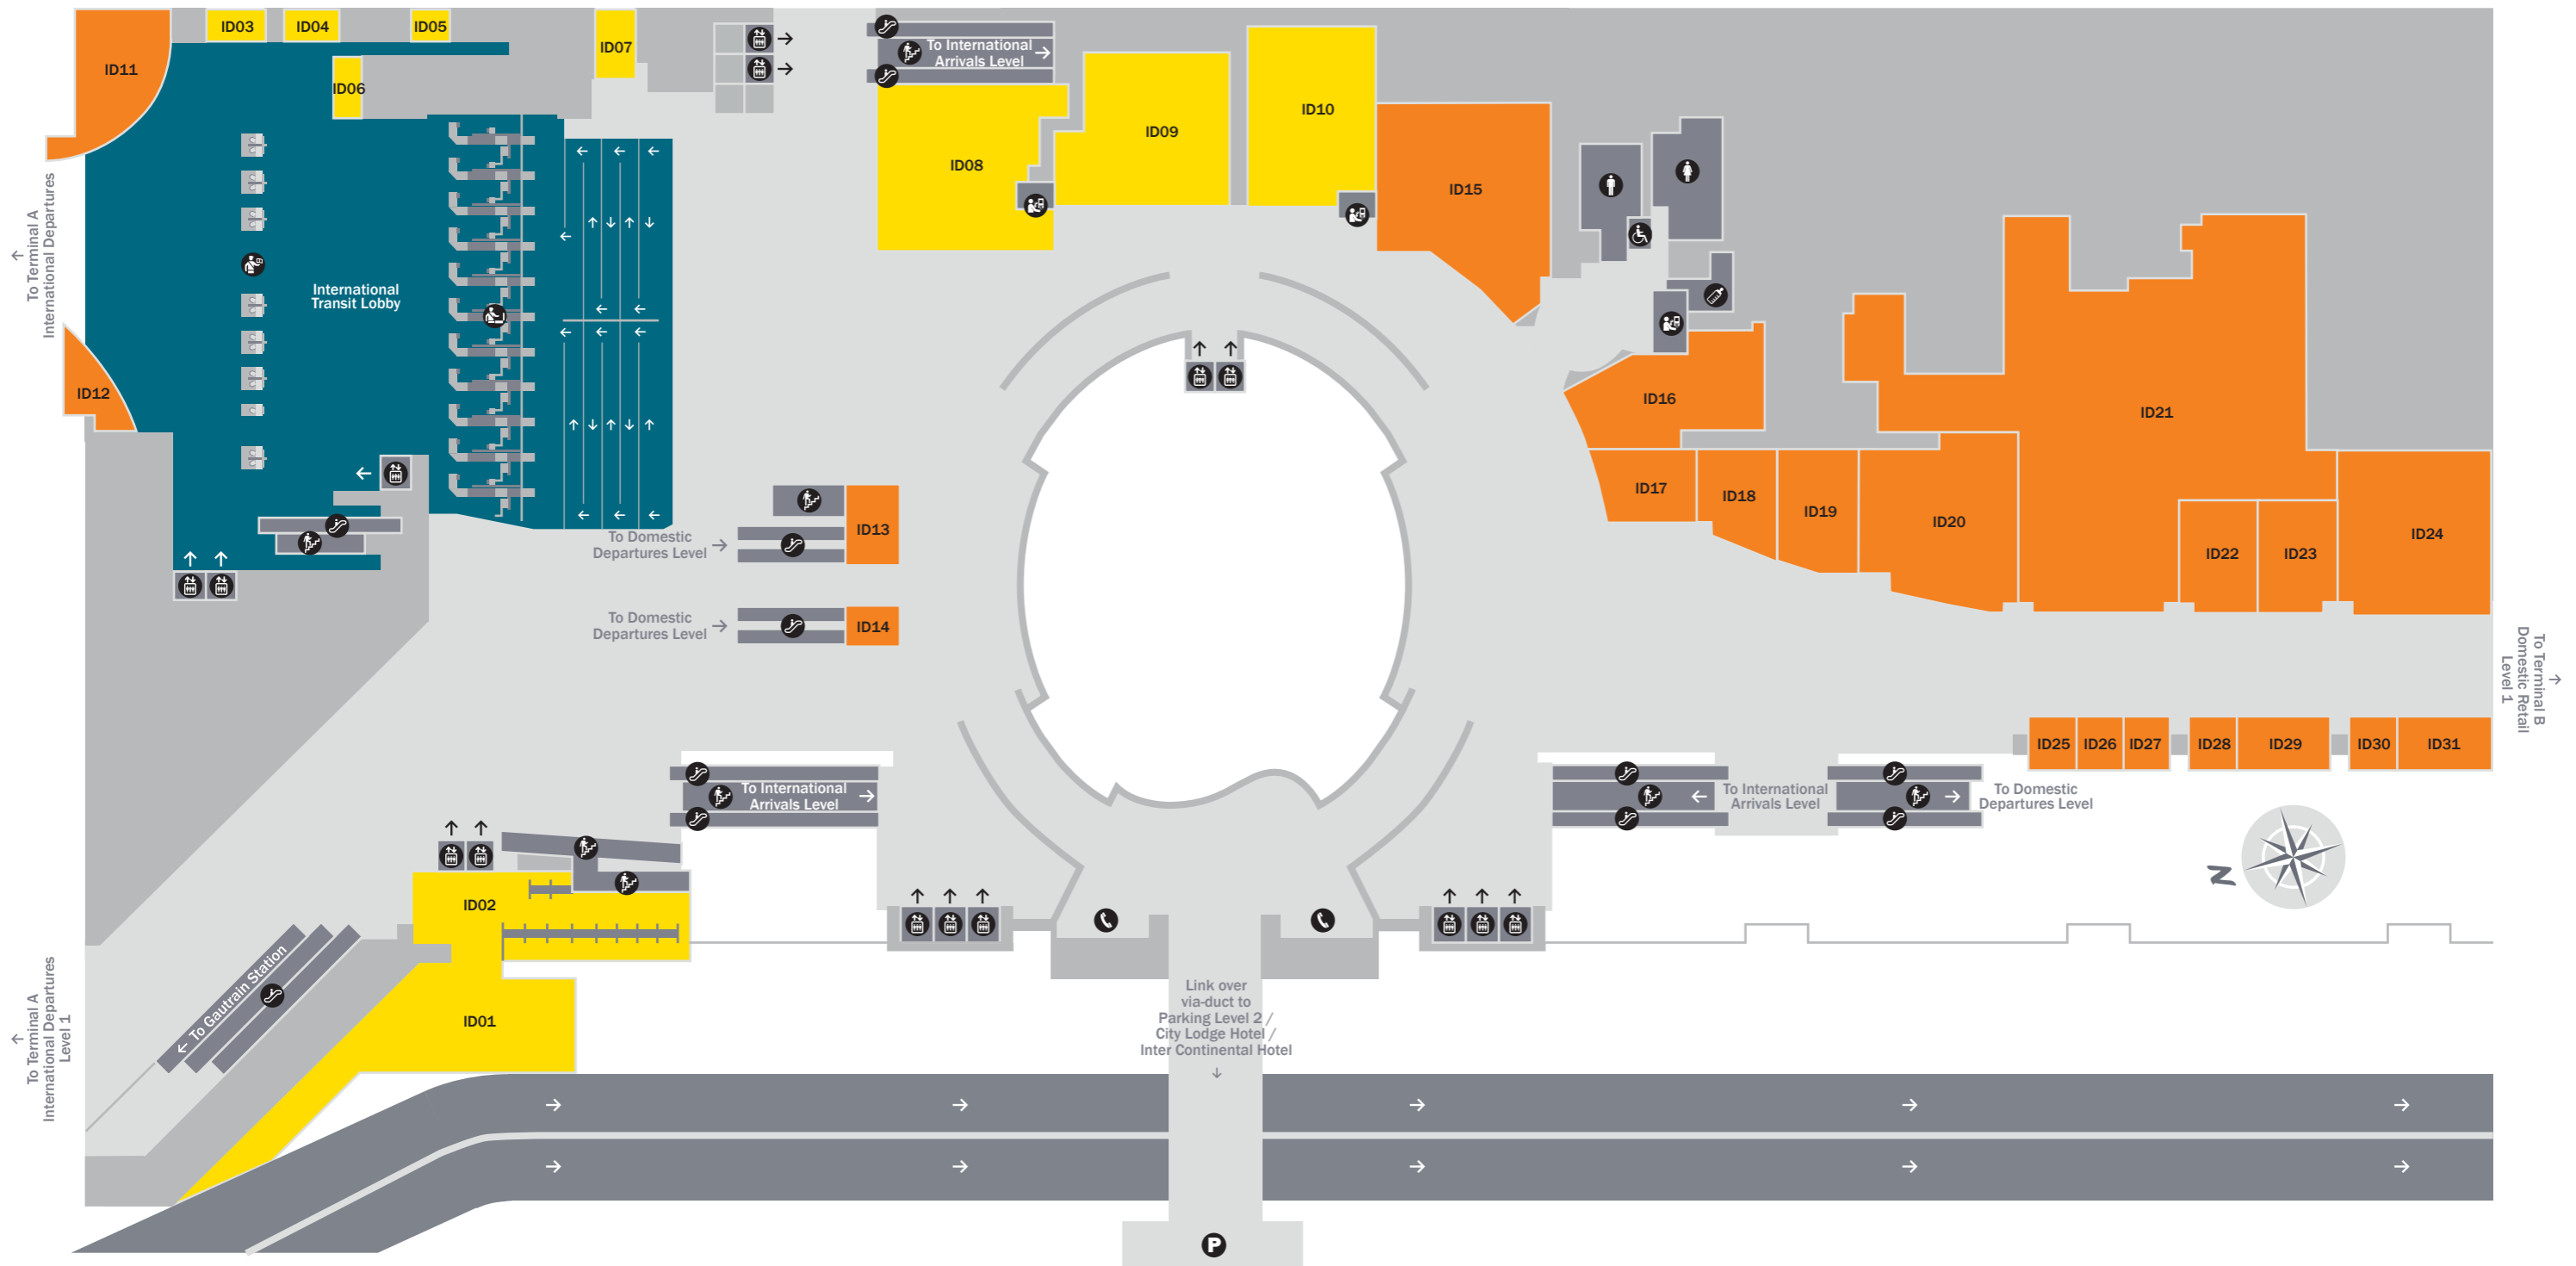

Terminal A International Departures Level 1 Floor Layout Plan

RETAIL STORES

- | | | |
|--------------------------|-------------------------|--------------------------------|
| ID01 News Café | ID16 Link Pharmacy | ID35 Hugo Boss |
| ID02 Thomas & Benno | ID17 Cape Union Mart | ID38 Sunglasses Hut |
| ID03 FIFA World Cup 2010 | ID18 xpress spa | ID39 Accessorize |
| ID04 Big 5 Duty Free | ID19 Out of Africa Kids | ID41 Taste of Africa |
| ID05 Caffé Ritazza | ID21 African Eco | ID42 Sneakers |
| ID06 Baby Mo | ID22 Luggage | ID43 Electronics Megastore |
| ID07 Tie Stop | ID23 Cosmic Candy | ID45 The Body Shop |
| ID08 Big 5 Duty Free | ID24 Ntinga | ID46 Taste of Africa |
| ID09 Ferrari | ID25 Lacoste | ID47 Out of Africa |
| ID10 Pringle | ID26 CNA@airports | ID50 Presidential |
| ID11 Timberland | ID27 Nike Concept Store | ID84 Wandie's Place Restaurant |
| ID12 Browns | ID31 Chocolate | ID85 CNA@airports |
| ID13 Letsema xpress spa | ID32 Tumi | ID86 sweets.on.the.GO |
| ID14 Bilancioni | ID33 Guess | ID87 The Sa Flag Store |
| ID15 Makgala Jewellers | ID34 Hackett | ID88 Capello Restaurant |

ATM's	Male Toilets
Disabled Toilets	Passport Control/Immigration
Escalators	Public Phones
Feeding/Changing Room	Security Counters
Female Toilets	Stairs
Lifts	Public
Passengers Only	

Terminal B Domestic Departures Level 2 Floor Layout Plan

RETAIL STORES

- DD07 The Sonic Smoking Lounge
- DD08 Vida e caffè
- DD14 Cosmic Candy
- DD15 Totalsports
- DD16 African Origins
- DD17 Exclusive Books
- DD18 Subway
- DD19 Photo Electronics
- DD20 Wimpy
- DD21 McGinty's Pub & Grill

SERVICES

- ID01 Drop off SAA Voyager Lifetime/Platinum Check In
- ID02 SAA Voyager Lifetime/Platinum Check In
- ID03 Immigration Restroom
- ID04 Immigration Office
- ID05 South African Revenue Services
- ID06 South African Police Service
- ID07 Paraplegic Pick-up Point
- ID08 Nedbank
- ID09 First National Bank
- ID10 Standard Bank