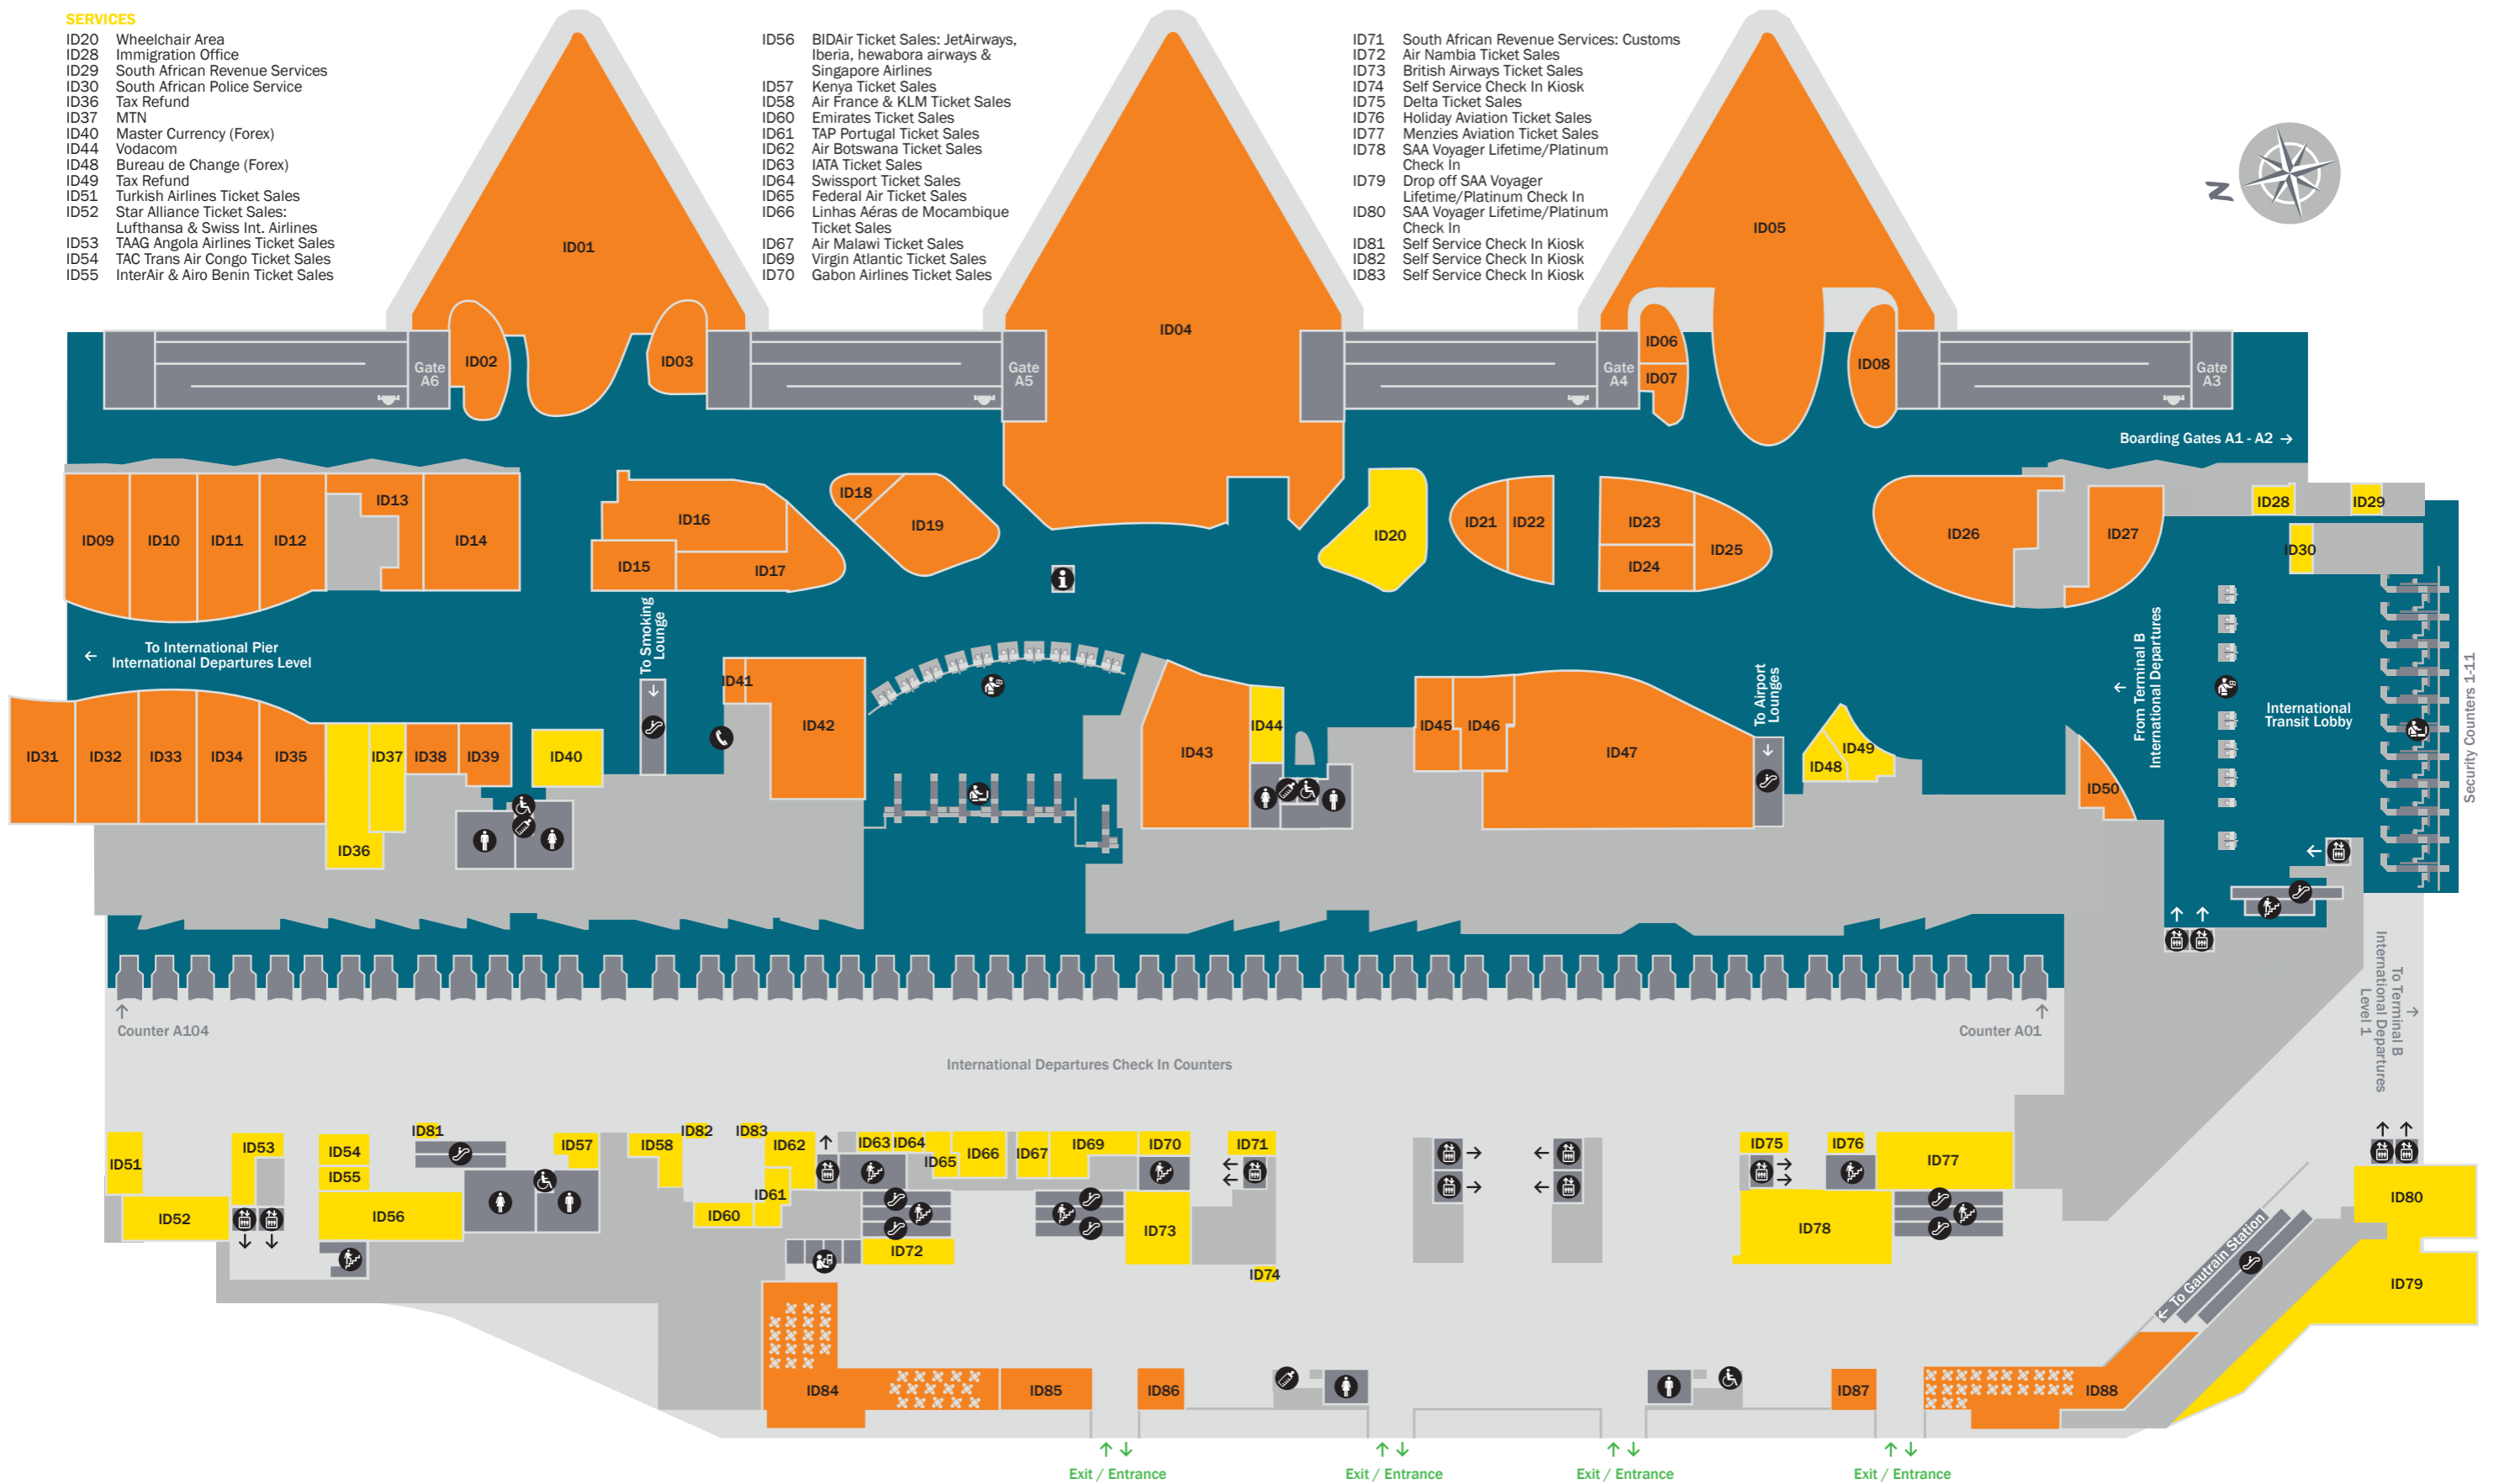

Terminal A International Departures Level 1 Floor Layout Plan

RETAIL STORES

- | | | |
|--------------------------|-------------------------|--------------------------------|
| ID01 News Café | ID16 Link Pharmacy | ID35 Hugo Boss |
| ID02 Thomas & Benno | ID17 Cape Union Mart | ID38 Sunglasses Hut |
| ID03 FIFA World Cup 2010 | ID18 xpress spa | ID39 Accessorize |
| ID04 Big 5 Duty Free | ID19 Out of Africa Kids | ID41 Taste of Africa |
| ID05 Caffé Ritazza | ID21 African Eco | ID42 Sneakers |
| ID06 Baby Mo | ID22 Luggage | ID43 Electronics Megastore |
| ID07 Tie Stop | ID23 Cosmic Candy | ID45 The Body Shop |
| ID08 Big 5 Duty Free | ID24 Ntinga | ID46 Taste of Africa |
| ID09 Ferrari | ID25 Lacoste | ID47 Out of Africa |
| ID10 Pringle | ID26 CNA@airports | ID50 Presidential |
| ID11 Timberland | ID27 Nike Concept Store | ID84 Wandie's Place Restaurant |
| ID12 Browns | ID31 Chocolate | ID85 CNA@airports |
| ID13 Letsema xpress spa | ID32 Tumi | ID86 sweets.on.the.GO |
| ID14 Bilancioni | ID33 Guess | ID87 The Sa Flag Store |
| ID15 Makgala Jewellers | ID34 Hackett | ID88 Capello Restaurant |

Terminal B Domestic Departures Level 2 Floor Layout Plan

SERVICES

- DD01 Mango Ticket Sales
- DD02 SAA Assisted Passenger Service
- DD03 1time Ticket Sales
- DD04 SA Express Ticket Sales
- DD05 British Airways Ticket Sales
- DD06 Kulula Ticket Sales
- DD09 Unaccompanied Minors
- DD10 Firearm/Weapon Check In
- DD11 Assisted Passengers
- DD12 Disabled Security Check In
- DD13 British Airways Ticket Sales

RETAIL STORES

- DD07 The Sonic Smoking Lounge
- DD08 Vida e caffè
- DD14 Cosmic Candy
- DD15 Totalsports
- DD16 African Origins
- DD17 Exclusive Books
- DD18 Subway
- DD19 Photo Electronics
- DD20 Wimpy
- DD21 McGinty's Pub & Grill