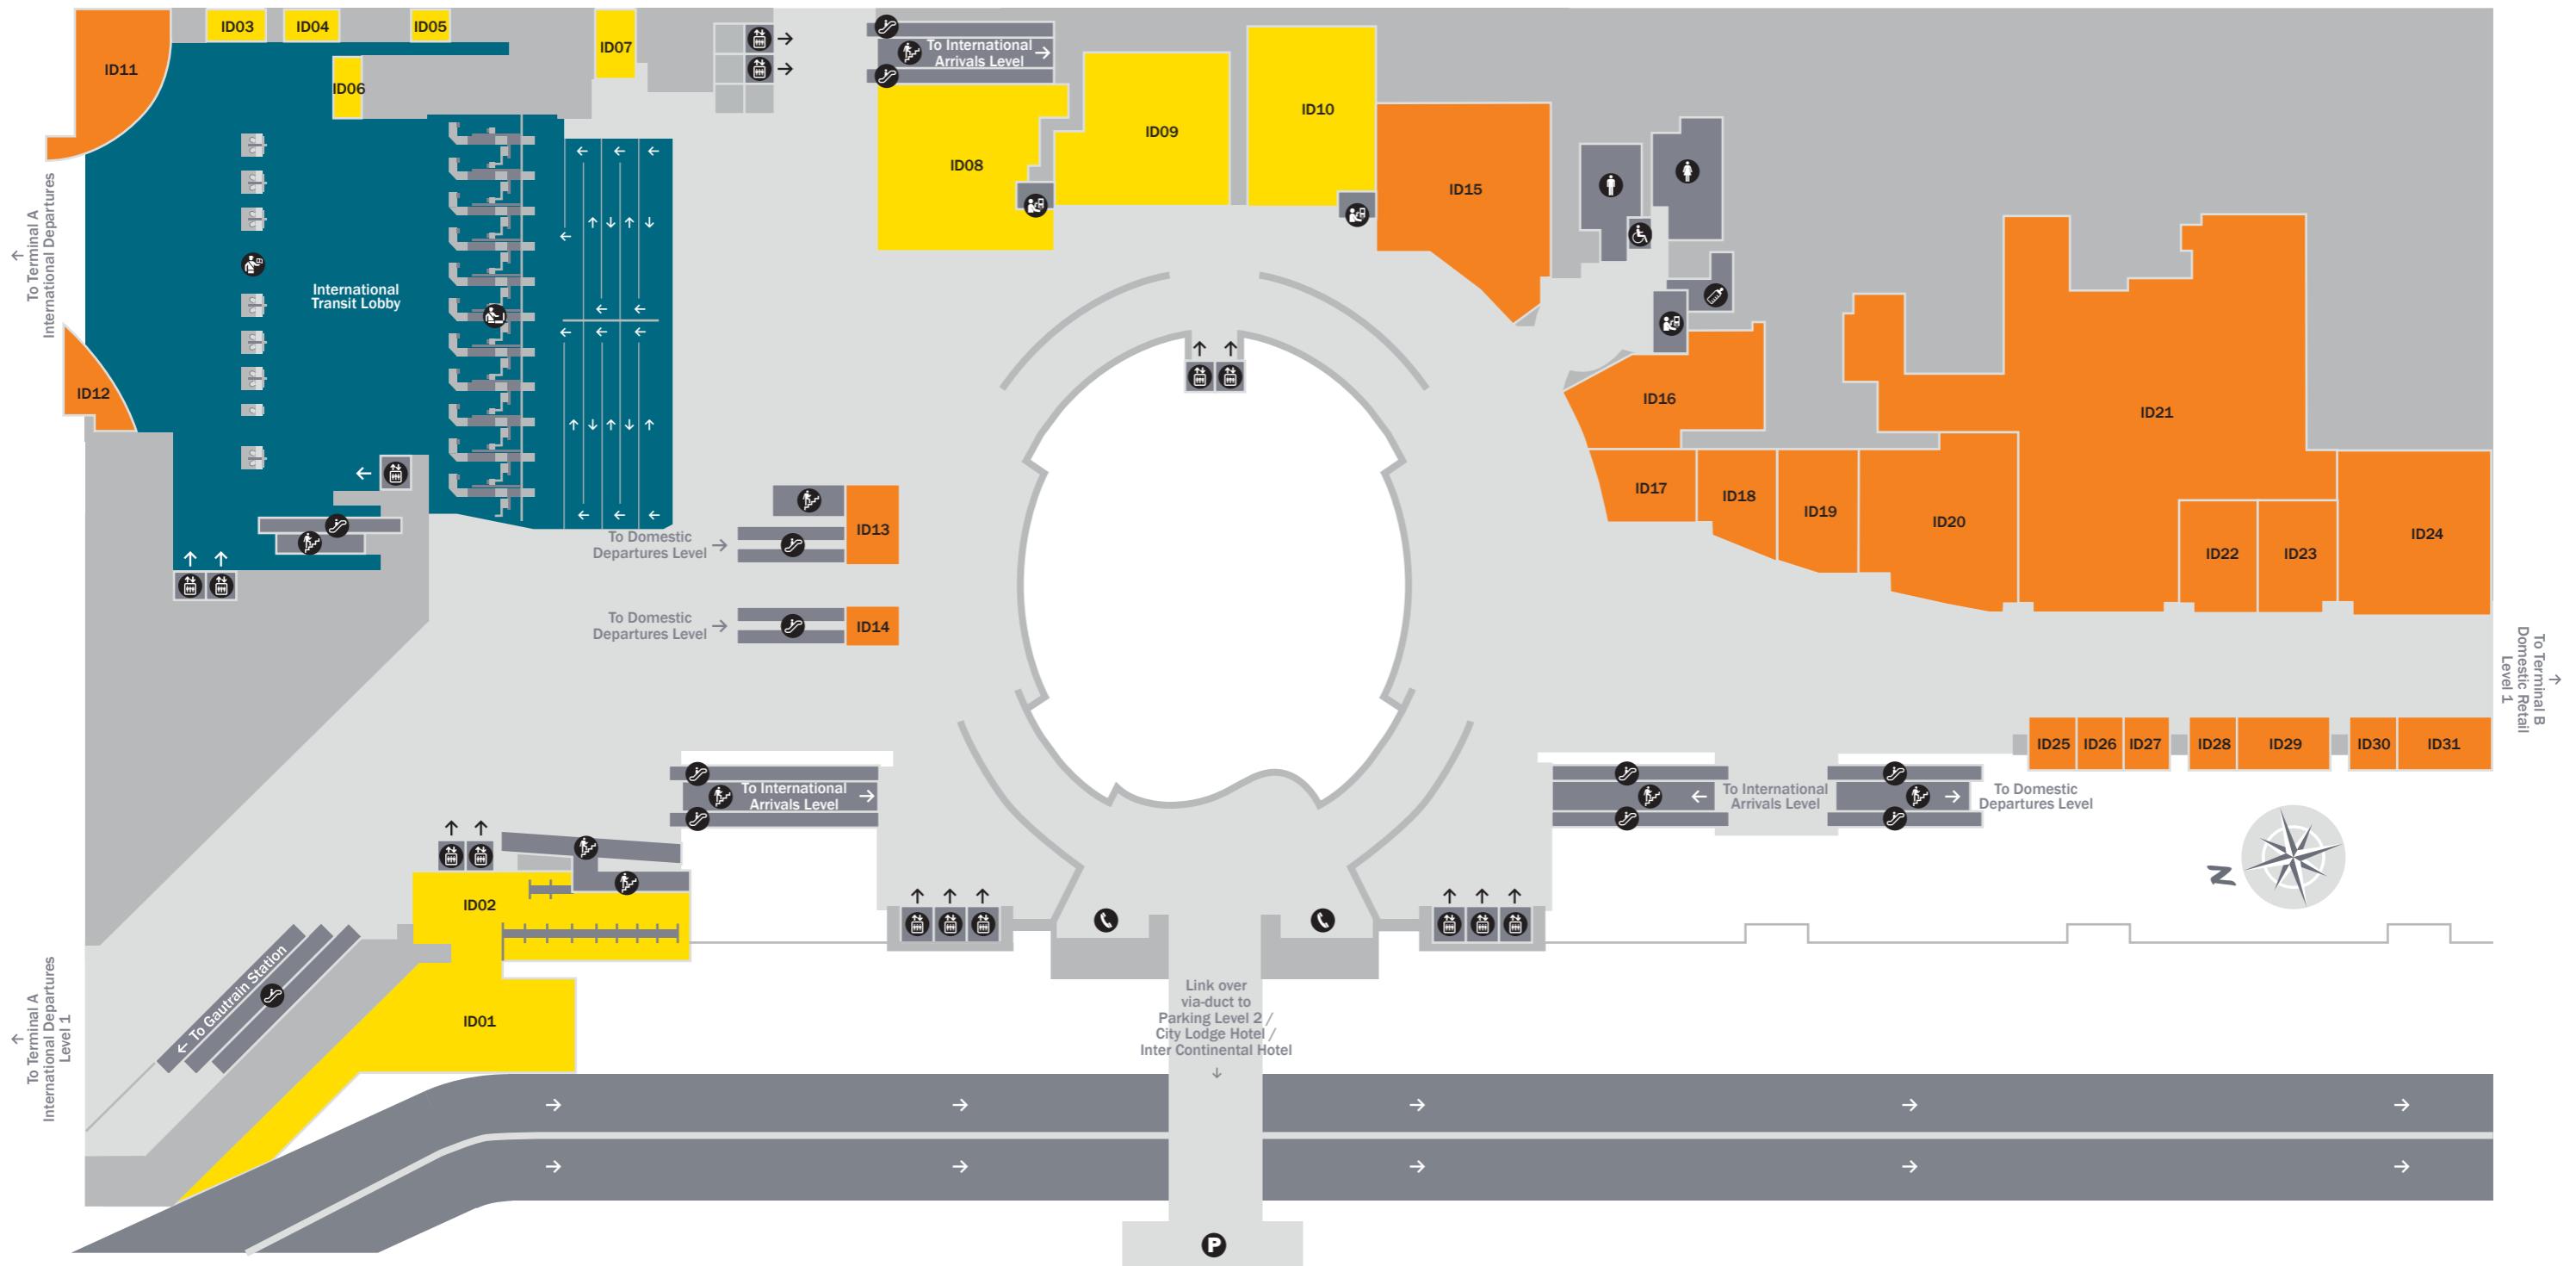

SERVICES

- ID01 Drop off SAA Voyager Lifetime/Platinum Check In
- ID02 SAA Voyager Lifetime/Platinum Check In
- ID03 Immigration Restroom
- ID04 Immigration Office
- ID05 South African Revenue Services
- ID06 South African Police Service
- ID07 Paraplegic Pick-up Point
- ID08 Nedbank
- ID09 First National Bank
- ID10 Standard Bank

RETAIL STORES

- ID11 Nike Concept Store
- ID12 Presidential
- ID13 Vodashop
- ID14 Vodashop/Vodafone Renta Fone

RETAIL STORES (Continued)

- ID15 CNA@airports
- ID16 The Cross Trainer
- ID17 CAPI Electronics
- ID18 Music Moods
- ID19 Moda Luggage & Leather
- ID20 Markham
- ID21 Woolworths
- ID22 Taung - The Trading Post
- ID23 Stogies
- ID24 Mugg&Bean
- ID25 The SA Flag & Supporters Store
- ID26 Accessorize
- ID27 Cajeez Time Zone
- ID28 The Scoin Shop
- ID29 FIFA World Cup 2010
- ID30 Sunglasses Hut
- ID31 Cosmic Candy

ATM's	Male Toilets
Disabled Toilets	Passport Control
Escalators	Public Phones
Feeding/Changing Room	Security Counters 1-11
Female Toilets	Stairs
Lifts	Public
Passengers Only	

Terminal B International Departures Level 1 - Retail Floor Layout Plan