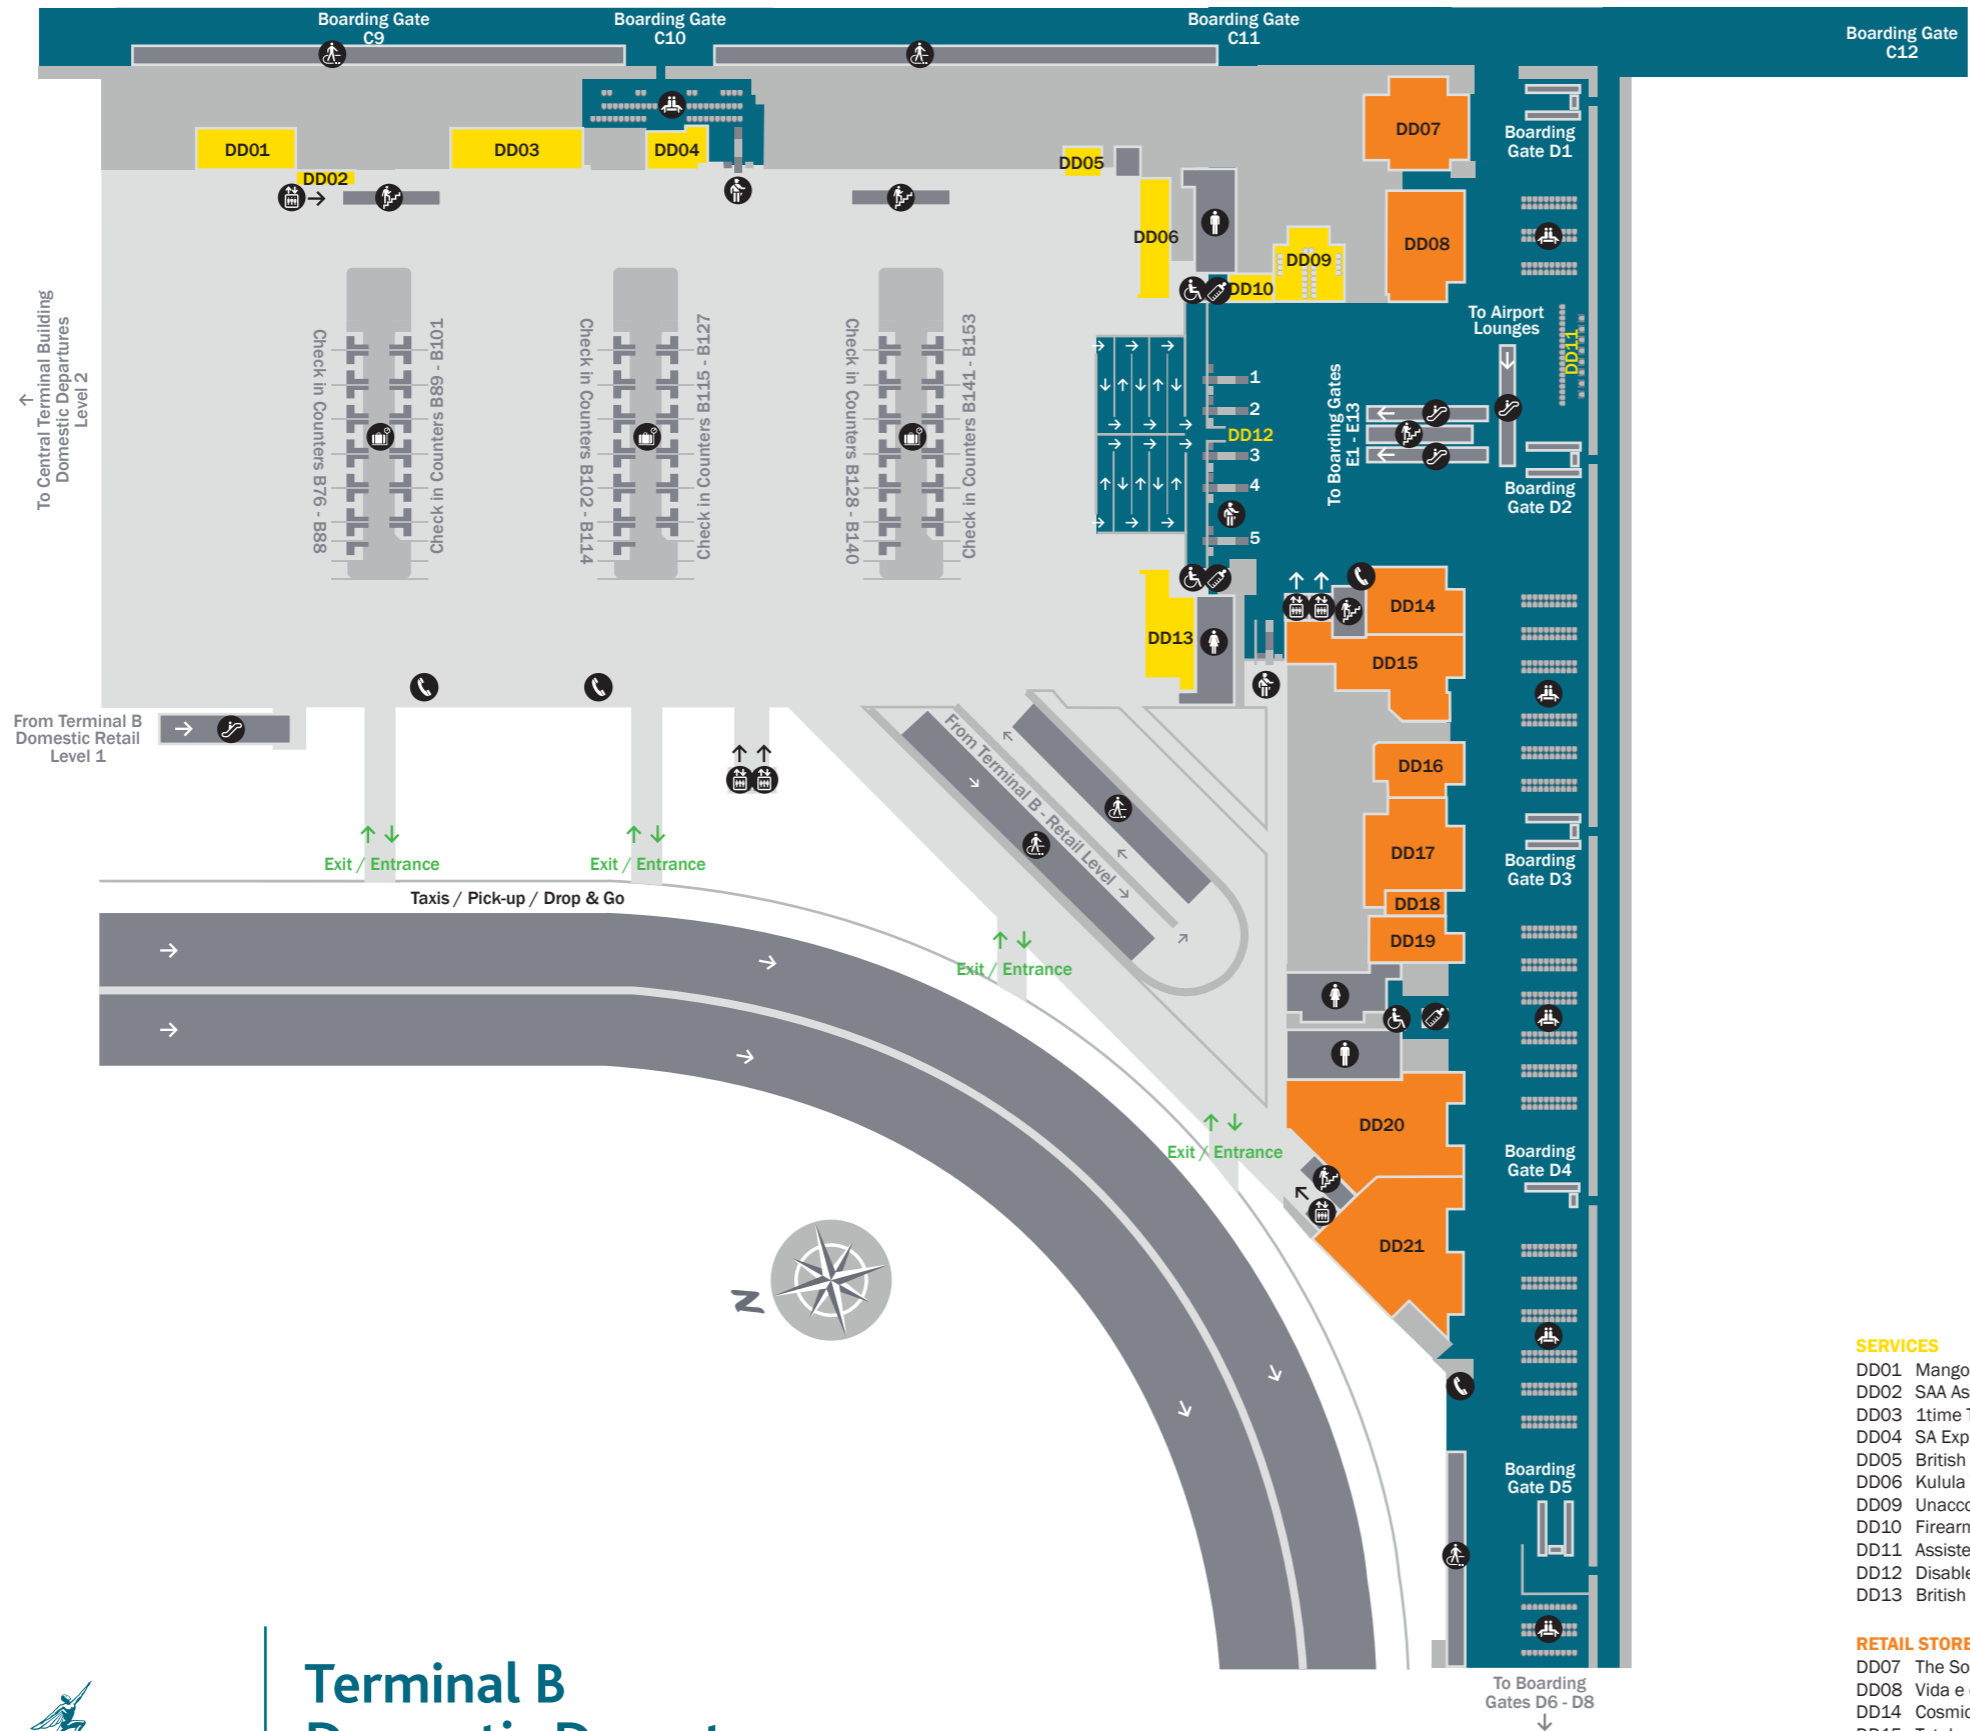

Terminal A International Departures Level 1 Floor Layout Plan

RETAIL STORES

- | | | |
|--------------------------|-------------------------|--------------------------------|
| ID01 News Café | ID16 Link Pharmacy | ID35 Hugo Boss |
| ID02 Thomas & Benno | ID17 Cape Union Mart | ID38 Sunglasses Hut |
| ID03 FIFA World Cup 2010 | ID18 xpress spa | ID39 Accessorize |
| ID04 Big 5 Duty Free | ID19 Out of Africa Kids | ID41 Taste of Africa |
| ID05 Caffé Ritazza | ID21 African Eco | ID42 Sneakers |
| ID06 Baby Mo | ID22 Luggage | ID43 Electronics Megastore |
| ID07 Tie Stop | ID23 Cosmic Candy | ID45 The Body Shop |
| ID08 Big 5 Duty Free | ID24 Ntinga | ID46 Taste of Africa |
| ID09 Ferrari | ID25 Lacoste | ID47 Out of Africa |
| ID10 Pringle | ID26 CNA@airports | ID50 Presidential |
| ID11 Timberland | ID27 Nike Concept Store | ID84 Wandie's Place Restaurant |
| ID12 Browns | ID31 Chocolate | ID85 CNA@airports |
| ID13 Letsema xpress spa | ID32 Tumi | ID86 sweets.on.the.GO |
| ID14 Bilancioni | ID33 Guess | ID87 The Sa Flag Store |
| ID15 Makgala Jewellers | ID34 Hackett | ID88 Capello Restaurant |

Terminal B Domestic Departures Level 2 Floor Layout Plan

SERVICES

- DD01 Mango Ticket Sales
- DD02 SAA Assisted Passenger Service
- DD03 1time Ticket Sales
- DD04 SA Express Ticket Sales
- DD05 British Airways Ticket Sales
- DD06 Kulula Ticket Sales
- DD09 Unaccompanied Minors
- DD10 Firearm/Weapon Check In
- DD11 Assisted Passengers
- DD12 Disabled Security Check In
- DD13 British Airways Ticket Sales

RETAIL STORES

- DD07 The Sonic Smoking Lounge
- DD08 Vida e caffè
- DD14 Cosmic Candy
- DD15 Totalsports
- DD16 African Origins
- DD17 Exclusive Books
- DD18 Subway
- DD19 Photo Electronics
- DD20 Wimpy
- DD21 McGinty's Pub & Grill